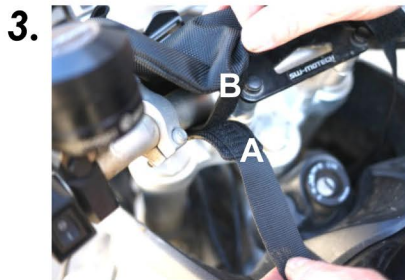

DESERT FOX

Fitting Instructions

1. Center the bag over your handlebar clamps
2. Wrap Velcro strap "A" around the Handlebars
3. Secure Velcro Strap "B" to "A"
4. Pass webbing Cinch Straps "C" through buckles and secure
5. Before every ride ensure the connections are secure & these do not interfere with cables, controls, handlebar motion or the safe operation of your motorcycle.

Caring for your Desert Fox EzPack

- Do not over pack or overload the bag
- Do not pull excessively on Cinch straps. There is no need to.
- Wash with mild soapy water and air dry. Do not machine wash

TERMS OF USE