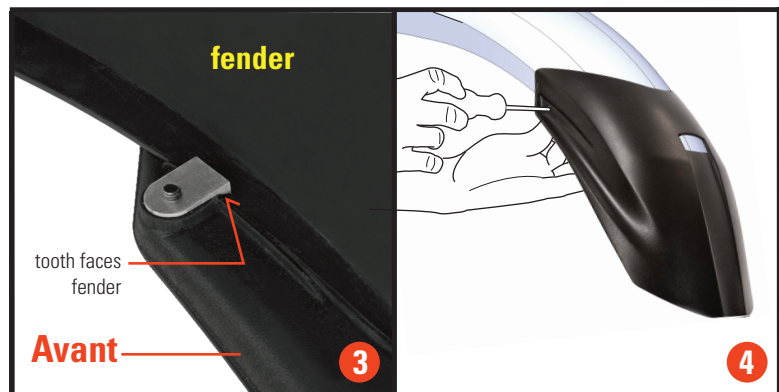

WARNING AND DISCLAIMER: All parts manufactured, designed or sold by Machineart Moto ("MaMo") should be installed by a qualified motorcycle technician. The risk of injury is increased by improper installation or misuse of equipment. MaMo's customers must exercise good judgment in the use, control, alteration, part selection and installation, and maintenance of their motorcycles. In the event of a possible defect in material or design, or any other defect in a part manufactured, designed or sold by MaMo, the responsibility of MaMo is limited to a refund of the purchase price or the replacement of the part if MaMo determines the part to be defective, and subject to MaMo's inspection of the part within thirty (30) days from the date of purchase. (Note: any attempted repairs or modifications made to MaMo products will void this limited warranty). MaMo, under no circumstances will be responsible for incidental and/or consequential damages, property damage, personal injury damage, or damage, injury, cost or expense of any kind or nature whatsoever except as provided by law. MaMo makes no other warranty, express or implied, including without limitation any warranties of merchantability and fitness for a particular purpose.